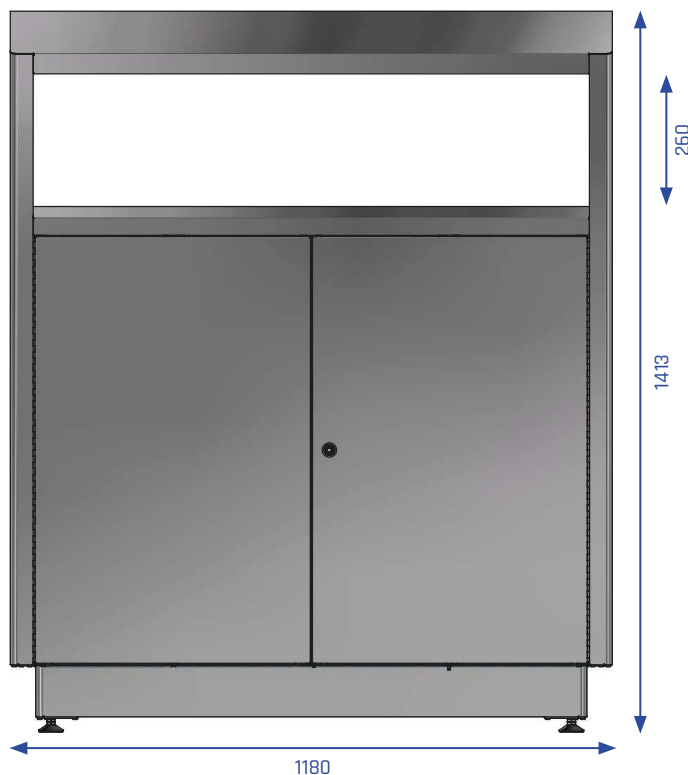

SKYLINE

Recycling bin, covered S4000

Volume	100 / 100 / 100 / 100 Liter
Compartments	4
Casing material	1.4301 (AISI 304) stainless steel, brushed
Casing material thickness	1,5 mm
Interior:	
Type 1	Bag holder Metal
Drip tray	galvanized steel leakproof
Type 2	Inner liner galvanized steel leakproof
Width	1180 mm
Depth	580 mm
Height	1413 mm
Weight	approx. 110,0 kg
Slot size	167 x 296 mm
Accessible height	1030 mm
Accessories / Options	see FEATURES

SKYLINE

Recycling bin, covered S4000

Description: Self-supporting, straight exterior walls incl. rounded corner profiles and a cover construction made of stainless steel, fastened with a galvanized interior construction, provide great stability. The funnel-shaped openings on the top of the container guide the waste into either a bag holder (version 1) or a galvanized inner liner, which also serves as a bag holder (version 2).

Handling: The liners are emptied through the two large front doors, which are opened with a key. Two versions are available. In version 1, the waste bag is attached to an extendible bag holder. Version 2 has a inner liner, which is emptied by removing the liner and subsequently lifting out the bag.