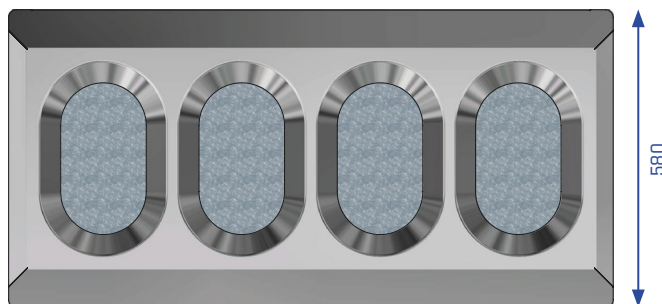

SKYLINE

Recycling bin, covered S4000

Volume	100 / 100 / 100 / 100 Liter
Compartments	4
Casing material	1.4301 (AISI 304) stainless steel, brushed
Casing material thickness	1,5 mm
Interior:	
Type 1	Bag holder Metal
Drip tray	galvanized steel leakproof
Type 2	Inner liner galvanized steel leakproof
Width	1180 mm
Depth	580 mm
Height	1413 mm
Weight	approx. 110,0 kg
Slot size	167 x 296 mm
Accessible height	1030 mm
Accessories / Options	see FEATURES

SKYLINE

Recycling bin, covered S4000

Description: Self-supporting, straight exterior walls incl. rounded corner profiles and a cover construction made of stainless steel, fastened with a galvanized interior construction, provide great stability. The funnel-shaped openings on the top of the container guide the waste into either a bag holder (version 1) or a galvanized inner liner, which also serves as a bag holder (version 2).

Safety: The funnel-shaped opening in combination with the inner construction provides a self-extinguishing effect (TÜV-certified). The snap lock protects the container against unauthorized access.

Additional coverage of the openings for unprotected/ outdoor areas.

Handling: The liners are emptied through the two large front doors, which are opened with a key. Two versions are available. In version 1, the waste bag is attached to an extendible bag holder. Version 2 has a inner liner, which is emptied by removing the liner and subsequently lifting out the bag.