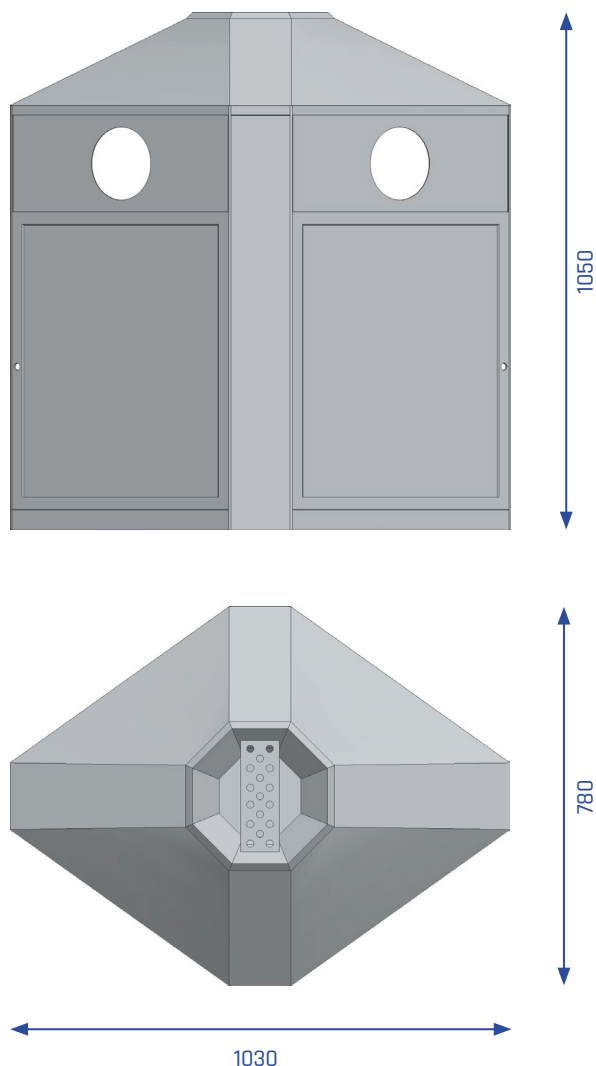

ORIGINAL

Recycling bin with Information panels R4

Volume	50 / 50 / 50 / 50 Liter
Compartments	4
Casing material	1.4301 (AISI 304) stainless steel, brushed
Casing material thickness	1,5 mm
Inner liner material	galvanized steel
Information panel	polyethylene sheet (1 mm) transparent 519 x 603 mm
Width	1030 mm
Depth	780 mm
Height	1050 mm
Weight	66,0 kg
Slot size	see FEATURES
Accessories / Options	see FEATURES

ORIGINAL

Recycling bin with Information panels R4

Description: Well visible outer walls made of stainless steel. Front openings, suitable for unprotected/ outdoor areas. All doors contain transparent plastic panels for individual design or the option to use and them as advertising space. An integrated, theft-proof ashtray or flat cover on the top is a standard equipment.