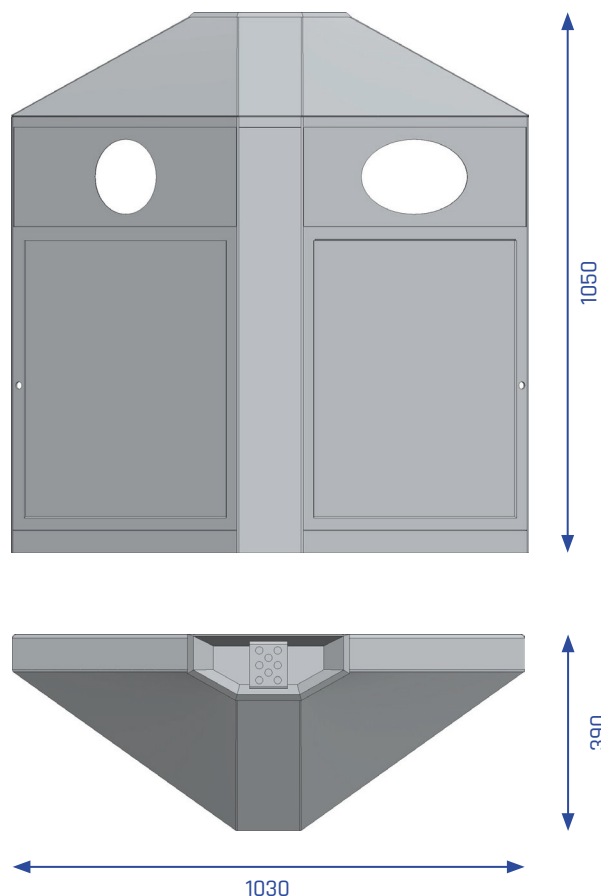

ORIGINAL

Recycling bin with Information panels R2

Volume	50 / 50 Liter
Compartments	2
Casing material	1.4301 (AISI 304) stainless steel, brushed
Casing material thickness	1,5 mm 1,5 mm (Backside)
Backside material	galvanized steel
Inner liner material	galvanized steel
Information panel	polyethylene sheet (1 mm) transparent 519 x 603 mm
Width	1030 mm
Depth	390 mm
Height	1050 mm
Weight	40,0 kg
Slot size	see FEATURES
Accessories / Options	see FEATURES

ORIGINAL

Recycling bin with Information panels R2

Description: Well visible outer walls made of stainless steel. Front openings, suitable for unprotected/ outdoor areas. All doors contain transparent plastic panels for individual design or the option to use and them as advertising space. An integrated, theft-proof ashtray or flat cover on the top is a standard equipment.