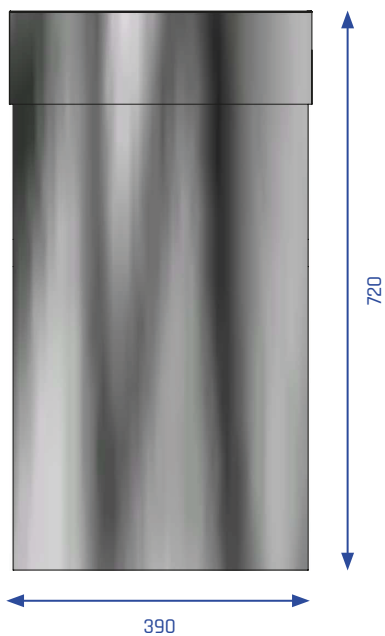

OFFICE

Floor-standing wastebasket TP11

Description: Waste bin with curved fronts and flat sides. Large, oval-shaped opening, insertion from above.

Safety: The container has zero fire load.

Handling: Can be operated from both sides and allows convenient dropping of the waste. Quick and easy removal of the waste bag from above. The top of the bin is folded upwards by hand. The contents are now visible and the waste bag can be replaced.