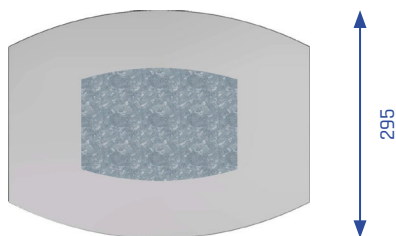

### Floor-standing wastebasket TP11

|                           |   |
|---------------------------|---|
| Volume                    | 50 Liter                                      |
| Casing material           | 1,4301 (AISI 304)<br>stainless steel, brushed |
| Casing material thickness | 1,25 mm                                       |
| Width                     | 390 mm  |
| Depth                     | 295 mm  |
| Height                    | 720 mm  |
| Weight                    | 13 kg   |
| Slot size                 | 250 x 195 mm                                  |
| Accessoires / Options     | see FEATURES                                  |

### Floor-standing wastebasket TP11

**Description:** Waste bin with curved fronts and flat sides. Large, oval-shaped opening, insertion from above.

**Safety:** The container has zero fire load.

**Handling:** Can be operated from both sides and allows convenient dropping of the waste. Quick and easy removal of the waste bag from above. The top of the bin is folded upwards by hand. The contents are now visible and the waste bag can be replaced.