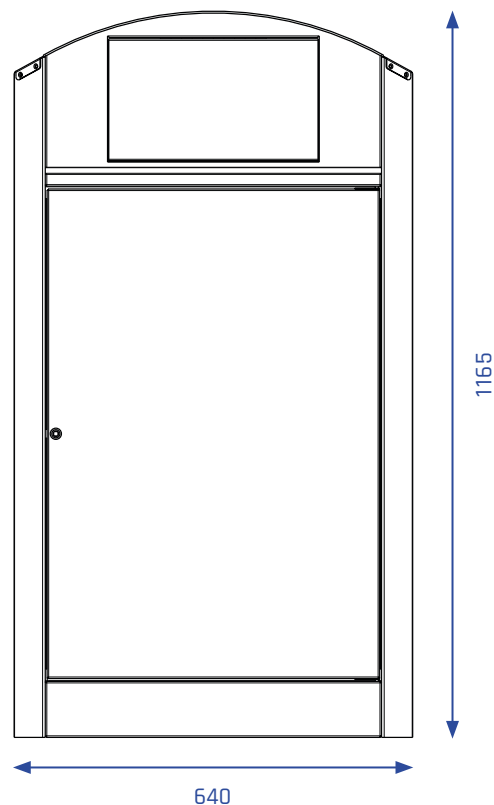

## OFFICE

### Floor-standing wastebasket DA-120

Volume	120 Liter
Compartments	1
Casing material	galvanized steel, powder-coated
Casing material thickness	1,5 mm
Colour	RAL 9003 („Signal white“)
Inner liner material	galvanized steel,
material thickness	0,63 mm Silicone-sealed
Width	640 mm
Depth	380 mm
Height	1165 mm
Weight	approx. 48 kg
Slot Size	340 x 200 mm (self closing flap)
Accessoires / Options	siehe FEATURES

### Floor-standing wastebasket DA-120

**Description:** Self-supporting, straight outer walls, fastened with a galvanized interior construction, provide great stability. Flat cover sloping towards the front, firmly connected to the body. Slot with self-closing front flap.