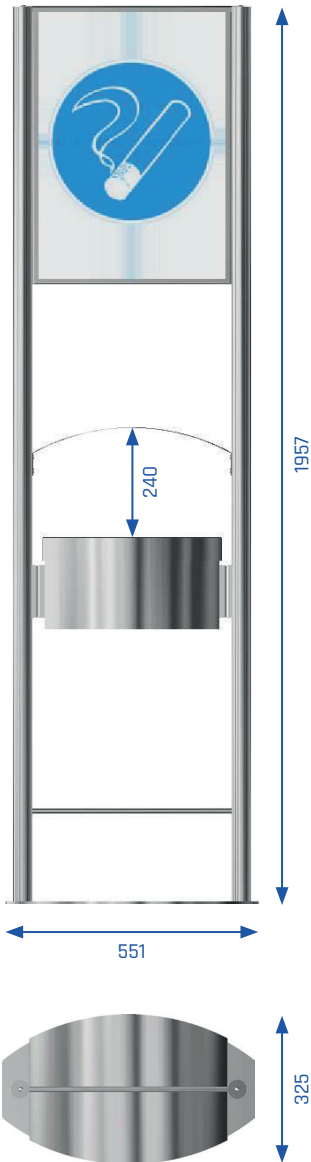

ASHTRAYS

Floor-standing ashtray for outside areas

TDA-11

| | |
|----------------------------------|--|
| Volume | 8 Liter |
| Casing material | 1.4301 (AISI 304) stainless steel, brushed |
| Casing material thickness | 1,25 mm |
| Tubular frame material | 1.4301 (AISI 304) stainless steel, brushed |
| Tubular frame material thickness | 2,5 mm |
| Ash collector material | galvanized steel |
| Bag holder material | stainless steel |
| Width | 551 mm |
| Depth | 325 mm |
| Height | 1957 mm |
| Information area | Polyethylene sheet (2 x 1 mm) Hard foam plate (5 mm) DIN A2 |
| Weight | approx. 27 kg |
| Accessoires / Options | see FEATURES |

ASHTRAYS

Floor-standing ashtray for outside areas TDA-11

Description: Outdoor floor-standing ashtray combined with information area and cover, self-supporting construction with additional round strut (safety feature for visually impaired and blind persons).

Safety: Perforated top secured by a non-projecting 8 mm square lock (a key is supplied with each ashtray).

Handling: Quick and easy removal of the perforated sheet and ash-collecting-tray from above after operating the lock (1/4 turn).

Handling of the information area: The interchangeable frame allows easy mounting of posters or signs. Loosen the hexagon socket screws (key is enclosed) and remove the upper part of the frame to change the posters / signs.