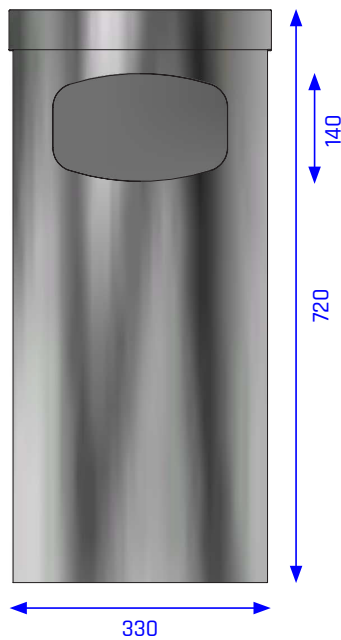

WASTEBASKETS

Floor-standing wastebasket with ashtray TKW-11

Volume	30 Liter (Wastebasket) 3 Liter (Ashtray)
Casing material	1.4301 (AISI 304) stainless steel, brushed
Casing material thickness	1,25 mm
Ash collector material	galvanized steel
Inner liner material	galvanized steel
Width	330 mm
Depth	262 mm
Height	720 mm
Weight	approx. 17 kg
Slot size	220 x 135
Accessoires / Options	see FEATURES

WASTEBASKETS

Floor-standing wastebasket with ashtray TKW-11

Description: Ashtray and waste combination body with curved fronts, straight back and flat sides.

Safety: The container has zero fire load and has an ash-collecting-tray.