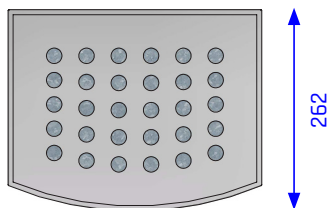

WASTEBASKETS

Floor-standing wastebasket with ashtray TKW-11

Volume	30 Liter (Wastebasket) 3 Liter (Ashtray)
Casing material	1.4301 (AISI 304) stainless steel, brushed
Casing material thickness	1,25 mm
Ash collector material	galvanized steel
Inner liner material	galvanized steel
Width	330 mm
Depth	262 mm
Height	720 mm
Weight	approx. 17 kg
Slot size	220 x 135
Accessoires / Options	see FEATURES

WASTEBASKETS

Floor-standing wastebasket with ashtray TKW-11

Description: Ashtray and waste combination body with curved fronts, straight back and flat sides.

Safety: The container has zero fire load and has an ash-collecting-tray.