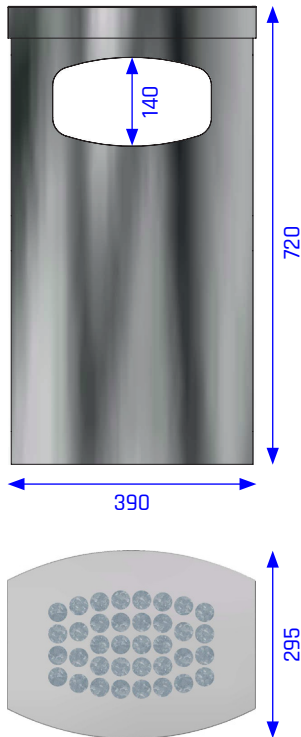

WASTEBASKETS

Floor-standing wastebasket with ashtray TK-11

Volume	30 Liter (Wastebasket) 3 Liter (Ashtray)
Casing material	1.4301 (AISI 304) stainless steel, brushed
Casing material thickness	1,25 mm
Ash collector material	galvanized steel
Bag holder material	stainless steel
Width	390 mm
Depth	295 mm
Height	720 mm
Weight	approx. 17 kg
Slot size	250 x 140 mm
Accessoires / Options	see FEATURES

WASTEBASKETS

Floor-standing wastebasket with ashtray TK-11

Description: Ashtray and waste combination body with curved fronts and flat sides.

Safety: The container has zero fire load and has an ash-collecting-tray.