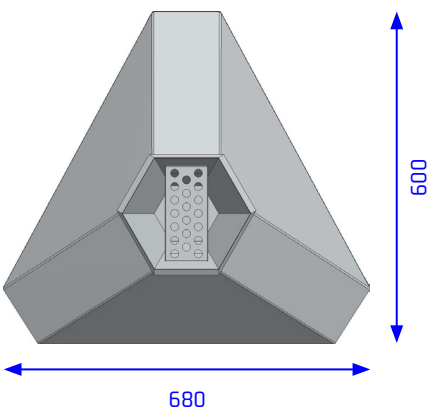

ORIGINAL

Recycling bin with Information panels R1-R3

Volume	80 or 30 / 30 / 30 Liter
Compartments	1 or 3
Casing material	1.4301 (AISI 304) stainless steel, brushed
Casing material thickness	1,5 mm
Inner liner material	galvanized steel
Information panel	polyethylene sheet (1 mm) transparent 519 x 603 mm
Width	680 mm
Depth	600 mm
Height	1100 mm
Weight	55,0 / 45,0 kg
Slot size	see FEATURES
Accessoires / Options	see FEATURES

ORIGINAL

Recycling bin with Information panels R1-R3

Description: Well visible outer walls made of stainless steel. Front openings, suitable for unprotected/ outdoor areas. All doors contain transparent plastic panels for individual design or the option to use and them as advertising space. An integrated, theft-proof ashtray or flat cover on the top is a standard equipment.