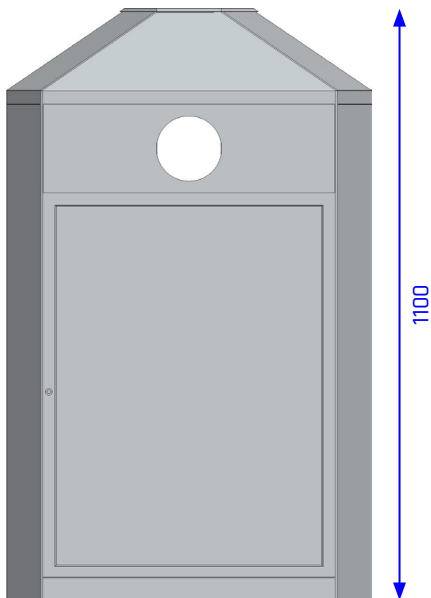

ORIGINAL

Recycling bin with Information panels R1-R3

Volume	80 or 30 / 30 / 30 Liter
Compartments	1 or 3
Casing material	1.4301 (AISI 304) stainless steel, brushed
Casing material thickness	1,5 mm
Inner liner material	galvanized steel
Information panel	polyethylene sheet (1 mm) transparent 519 x 603 mm
Width	680 mm
Depth	600 mm
Height	1100 mm
Weight	55,0 / 45,0 kg
Slot size	see FEATURES
Accessoires / Options	see FEATURES

ORIGINAL

Recycling bin with Information panels R1-R3

Description: Well visible outer walls made of stainless steel. Front openings, suitable for unprotected/ outdoor areas. All doors contain transparent plastic panels for individual design or the option to use and them as advertising space. An integrated, theft-proof ashtray or flat cover on the top is a standard equipment.