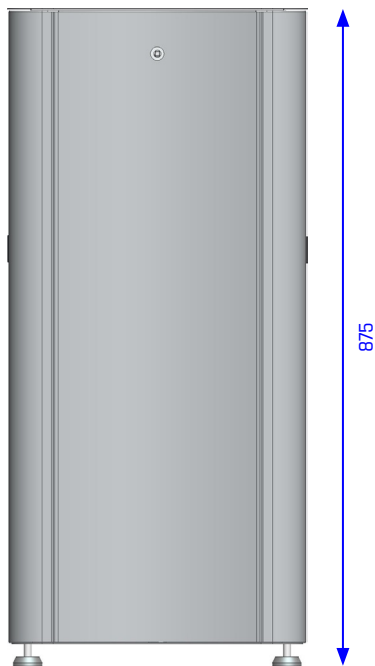

ELEGANCE

Single bin Elegance 1

Volume	60 Liter
Compartments	1
Casing material	1.4016 (AISI 430) stainless steel, brushed
Casing material thickness	1,25 mm
Inner liner material	galvanized steel
Backside material	galvanized steel
Width	400 mm
Depth	390 mm
Height	875 mm
Weight	27,0 kg
Slot size	200 x 150 mm
Accessoires / Options	see FEATURES

ELEGANCE

Single bin Elegance 1

Description: Wall-type version made of nickel-free stainless steel, with inwardly curved front, flat top and straight back (made of galvanised steel). Recommended for indoor use.

Safety: The container has zero fire load. A potential fire is contained by the reduced opening and the metal inner container.

Handling: Quick and easy removal of the waste bag from above. The top part of the bin automatically swivels upwards by means of a gas spring after operating the lock (1/4 turn). The contents are now visible and the waste bag can be replaced as required.