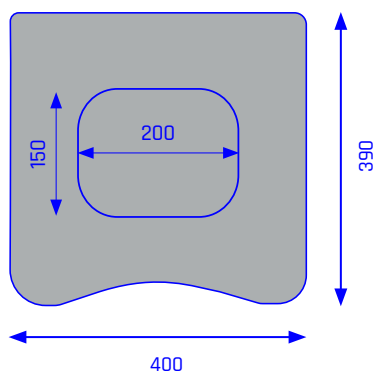

ELEGANCE

Single bin Elegance 1

Volume	60 Liter
Compartments	1
Casing material	1.4016 (AISI 430) stainless steel, brushed
Casing material thickness	1,25 mm
Inner liner material	galvanized steel
Backside material	galvanized steel
Width	400 mm
Depth	390 mm
Height	875 mm
Weight	27,0 kg
Slot size	200 x 150 mm
Accessoires / Options	see FEATURES

ELEGANCE

Single bin Elegance 1

Description: Wall-type version made of nickel-free stainless steel, with inwardly curved front, flat top and straight back (made of galvanised steel). Recommended for indoor use.