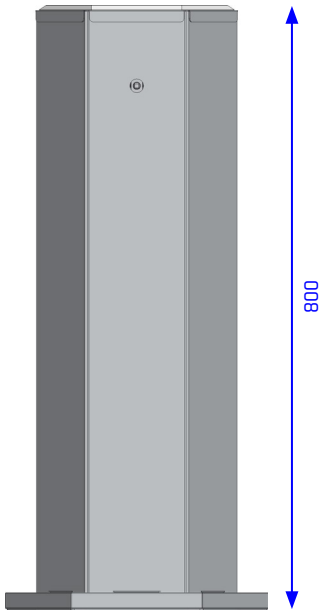

ASHTRAYS

Floor-standing ashtray AC3

| | |
|---------------------------|-----------------------------------------------|
| Volume | 1,5 Liter |
| Casing material | 1.4301 (AISI 304) stainless steel, brushed |
| Casing material thickness | 1,25 mm |
| Ashtray material | stainless steel |
| Width | 350 mm |
| Depth | 330 mm |
| Height | 800 mm |
| Weight | approx. 14 kg |
| Accessoires / Options | see FEATURES |

ASH TRAYS

Floor-standing ashtray AC3

Description: Self-supporting construction, base plate (incl. 2 drilled holes), hexagonal column body, removable ash collection tray protected by a 7 mm square lock, with perforated sheet metal web.