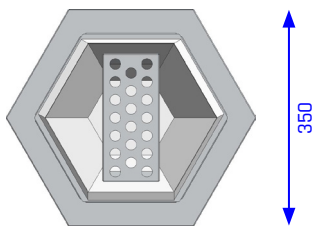

ASHTRAYS

Floor-standing ashtray AC3

| | |
|---------------------------|-----------------------------------------------|
| Volume | 1,5 Liter |
| Casing material | 1.4301 (AISI 304) stainless steel, brushed |
| Casing material thickness | 1,25 mm |
| Ashtray material | stainless steel |
| Width | 350 mm |
| Depth | 330 mm |
| Height | 800 mm |
| Weight | approx. 14 kg |
| Accessoires / Options | see FEATURES |

ASH TRAYS

Floor-standing ashtray AC3

Description: Self-supporting construction, base plate (incl. 2 drilled holes), hexagonal column body, removable ash collection tray protected by a 7 mm square lock, with perforated sheet metal web.